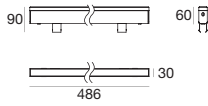

Ghost | Linear profiles | powerLED 6 W 24 V

type		colour			optic	
Steel	CRI 80 88870	3000 K	416 lm	W	20°	20
		4000 K	488 lm	N	50°	50
		5000 K	540 lm	C	Asym.	07
R - G - B - Y on request						

89488	89179	99332	89282	89284	89190
ON/OFF 1 - 2 art.	ON/OFF 1 - 4 art.	1-10V 1 - 25 art.	Outer casing	Outer casing	5 m cable

Ghost | Linear profiles | topLED 12 W 24 V

type		colour			optic	
Steel	CRI 80 88874	3000 K	475 lm	W	Diff.	00
		4000 K	500 lm	N		
		5000 K	525 lm	C		

89179	89488	99332	89282	89284	89190
ON/OFF 1 - 2 art.	ON/OFF 1 art.	1-10V 1 - 12 art.	Outer casing	Outer casing	5 m cable

Ghost | Linear profiles | powerLED 9 W 24 V

type		colour			optic	
Steel	CRI 80 88871	3000 K	624 lm	W	20°	20
		4000 K	732 lm	N	50°	50
		5000 K	810 lm	C	Asym.	07
R - G - B - Y on request						

89488	89179	99332	89283	89285	89190
ON/OFF 1 art.	ON/OFF 1 - 2 art.	1-10V 1 - 16 art.	Outer casing	Outer casing	5 m cable

Ghost | Linear profiles | topLED 18 W 24 V

type		colour			optic	
Steel	CRI 80 88875	3000 K	760 lm	W	Diff.	00
		4000 K	800 lm	N		
		5000 K	840 lm	C		

89179	89359	99332	89283	89285	89190
ON/OFF 1 art.	ON/OFF 1 - 2 art.	1-10V 1 - 8 art.	Outer casing	Outer casing	5 m cable