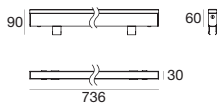

Ghost | Linear profiles | powerLED 6 W 24 V

type		colour			optic	
Steel	CRI 80 88870	3000 K	416 lm	W	20°	20
		4000 K	488 lm	N	50°	50
		5000 K	540 lm	C	Asym.	07
R - G - B - Y on request						

89488	89179	99332	89282	89284	89190
ON/OFF 1 - 2 art.	ON/OFF 1 - 4 art.	1-10V 1 - 25 art.	Outer casing	Outer casing	5 m cable

Ghost | Linear profiles | topLED 12 W 24 V

type		colour			optic	
Steel	CRI 80 88874	3000 K	475 lm	W	Diff.	00
		4000 K	500 lm	N		
		5000 K	525 lm	C		

89179	89488	99332	89282	89284	89190
ON/OFF 1 - 2 art.	ON/OFF 1 art.	1-10V 1 - 12 art.	Outer casing	Outer casing	5 m cable

Ghost | Linear profiles | powerLED 9 W 24 V

type		colour			optic	
Steel	CRI 80 88871	3000 K	624 lm	W	20°	20
		4000 K	732 lm	N	50°	50
		5000 K	810 lm	C	Asym.	07
R - G - B - Y on request						

89488	89179	99332	89283	89285	89190
ON/OFF 1 art.	ON/OFF 1 - 2 art.	1-10V 1 - 16 art.	Outer casing	Outer casing	5 m cable

Ghost | Linear profiles | topLED 18 W 24 V

type		colour			optic	
Steel	CRI 80 88875	3000 K	760 lm	W	Diff.	00
		4000 K	800 lm	N		
		5000 K	840 lm	C		

89179	89359	99332	89283	89285	89190
ON/OFF 1 art.	ON/OFF 1 - 2 art.	1-10V 1 - 8 art.	Outer casing	Outer casing	5 m cable