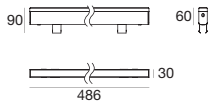

Ghost | Linear profiles | powerLED 6 W 24 V

type		colour			optic	
Steel	CRI 80 88870	3000 K	416 lm	W	20°	20
		4000 K	488 lm	N	50°	50
		5000 K	540 lm	C	Asym.	07
R - G - B - Y on request						

89488	89179	99332	89282	89284	89190
ON/OFF 1 - 2 art.	ON/OFF 1 - 4 art.	1-10V 1 - 25 art.	Outer casing	Outer casing	5 m cable

Ghost | Linear profiles | topLED 12 W 24 V

type		colour			optic	
Steel	CRI 80 88874	3000 K	475 lm	W	Diff.	00
		4000 K	500 lm	N		
		5000 K	525 lm	C		

89179	89488	99332	89282	89284	89190
ON/OFF 1 - 2 art.	ON/OFF 1 art.	1-10V 1 - 12 art.	Outer casing	Outer casing	5 m cable

Ghost | Linear profiles | powerLED 9 W 24 V

type		colour			optic	
Steel	CRI 80 88871	3000 K	624 lm	W	20°	20
		4000 K	732 lm	N	50°	50
		5000 K	810 lm	C	Asym.	07
R - G - B - Y on request						

89488	89179	99332	89283	89285	89190
ON/OFF 1 art.	ON/OFF 1 - 2 art.	1-10V 1 - 16 art.	Outer casing	Outer casing	5 m cable

Ghost | Linear profiles | topLED 18 W 24 V

type		colour			optic	
Steel	CRI 80 88875	3000 K	760 lm	W	Diff.	00
		4000 K	800 lm	N		
		5000 K	840 lm	C		

89179	89359	99332	89283	89285	89190
ON/OFF 1 art.	ON/OFF 1 - 2 art.	1-10V 1 - 8 art.	Outer casing	Outer casing	5 m cable