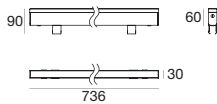

Ghost | Linear profiles | powerLED 6 W 24 V

type		colour			optic	
Steel	CRI 80 88870	3000 K	416 lm	W	20°	20
		4000 K	488 lm	N	50°	50
		5000 K	540 lm	C	Asym.	07
R - G - B - Y on request						

89488	89179	99332	89282	89284	89190
ON/OFF 1 - 2 art.	ON/OFF 1 - 4 art.	1-10V 1 - 25 art.	Outer casing	Outer casing	5 m cable

Ghost | Linear profiles | topLED 12 W 24 V

type		colour			optic	
Steel	CRI 80 88874	3000 K	475 lm	W	Diff.	00
		4000 K	500 lm	N		
		5000 K	525 lm	C		

89179	89488	99332	89282	89284	89190
ON/OFF 1 - 2 art.	ON/OFF 1 art.	1-10V 1 - 12 art.	Outer casing	Outer casing	5 m cable

Ghost | Linear profiles | powerLED 9 W 24 V

type		colour			optic	
Steel	CRI 80 88871	3000 K	624 lm	W	20°	20
		4000 K	732 lm	N	50°	50
		5000 K	810 lm	C	Asym.	07
R - G - B - Y on request						

89488	89179	99332	89283	89285	89190
ON/OFF 1 art.	ON/OFF 1 - 2 art.	1-10V 1 - 16 art.	Outer casing	Outer casing	5 m cable