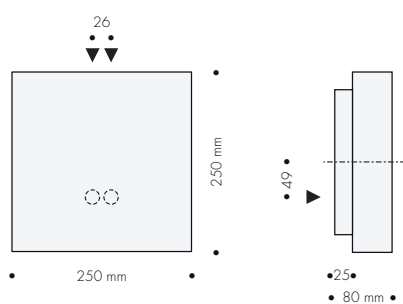

TEKNISK INFO: SQUARE UTOMHUS

Design	Schmidt, Hammer & Lassen
Material	Stål
Ytbehandling	Mattborstad obehandlad koppar, varmförzinkad, pulverlackerad vit (RAL 9010), svart (RAL 9005), eller grafitgrå (Akzo Nobel SW302G).
Vikt	2 kg respektive 2,5 kg
Ljuskälla	LED Bridgelux Vero 10
Montering	På vägg
Anslutning	Fast montage, dubbla genomföringshål i väggfäste. Fjäderbelastad kopplingsplint 5x4mm². Överkoppling med max 2 st 5x1,5mm².
Isolationsklass	Klass I
Kapslingsklass	IP 44
Certifiering	CE

Fox

Fox Design AB
Tellusgången 8, Telefonplan
126 26 Hägersten
Tel +46 8 440 85 40
Fax +46 8 24 22 33
info@foxdesign.se
www.foxdesign.se