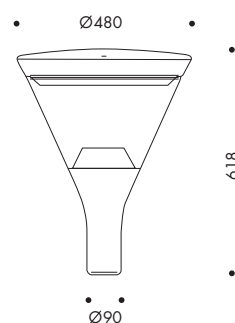

TEKNISK INFO: SKY PARK

Design	AART architects
Material	Gjuten aluminium. Polykarbonat och akryl i skärmen
Ytbehandling	Pulverlackerade grafitgrå Akzo Nobel SW302G (nära RAL 9007), silvergrå Akzo Nobel MW300D eller cortenlack Mars SX3050F
Vikt	8,4 kg
Ljuskälla	LED Bridgelux Vero 18 inkl. programmerbar driver CRI 80, max 4308 lm, totaleffekt = 38W
Montering	På stolpe med 60 mm toppdiameter, eller på 90 mm stolpe vilket kräver diameter 60-stuts
Anslutning	Levereras med monterad kabel, ange stolphöjd
Isolationsklass	Klass II
Kapslingsklass	IP 66
Korrosionsklass	C5
Vindareal	0,143m²
Avskärmningsklass	G2
Bländindex	D6
Certifiering	CE

BESTÄLLNINGSNUMMER

Lykthuvud inklusive programmerbar driver för upp till 5st valfria ljusflödessänkningar under dygnet.

2700K, 3963 lm	
Grafitgrå	01-8833-4827
Silvergrå	01-8833-9827
Cortenlack	01-8833-17827
3000K, 4156 lm	
Grafitgrå	01-8833-4830
Silvergrå	01-8833-9830
Cortenlack	01-8833-17830
4000K, 4308 lm	
Grafitgrå	01-8833-4840
Silvergrå	01-8833-9840
Cortenlack	01-8833-17840

Cylindrisk stolpe Ø90 mm

(Varmförzinkad, 60 mm toppdiameter, För betongfundament 90/700)

Grafitgrå	
3000 mm	70-82430
3500 mm	70-82435
4000 mm	70-82440
4500 mm	70-82445
Silvergrå	
3000 mm	70-82930
3500 mm	70-82935
4000 mm	70-82940
4500 mm	70-82945
Cortenlack	
3000 mm	70-82130
3500 mm	70-82135
4000 mm	70-82140
4500 mm	70-82145