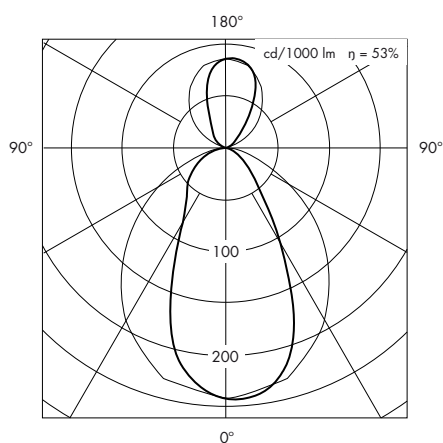

TEKNISK INFO: SQUARE UTOMHUS

Design	Schmidt, Hammer & Lassen
Material	Stål
Ytbehandling	Mattborstad obehandlad koppar, varmförzinkad, pulverlackerad vit (RAL 9010), svart (RAL 9005), eller grafitgrå (Akzo Nobel SW302G).
Vikt	2 kg respektive 2,5 kg
Ljuskälla	LED Bridgelux Vero 10
Montering	På vägg
Anslutning	Fast montage, dubbla genomföringshål i väggfäste. Fjäderbelastad kopplingsplint 5x4mm². Överkoppling med max 2 st 5x1,5mm².
Isolationsklass	Klass I
Kapslingsklass	IP 44
Certifiering	CE

Fox

Fox Design AB
Tellusgången 8, Telefonplan
126 26 Hägersten
Tel +46 8 440 85 40
Fax +46 8 24 22 33
info@foxdesign.se
www.foxdesign.se