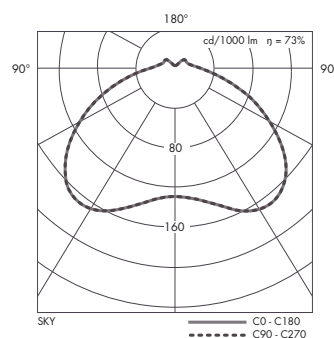

TEKNISK INFO: SKY PARK

Design	AART architects
Material	Gjuten aluminium. Polykarbonat och akryl i skärmen
Ytbehandling	Pulverlackerade grafitgrå Akzo Nobel SW302G (nära RAL 9007), silvergrå Akzo Nobel MW300D eller cortenlack Mars SX3050F
Vikt	8,4 kg
Ljuskälla	LED Bridgelux Vero 18 inkl. programmerbar driver CRI 80, max 4308 lm, totaleffekt = 38W
Montering	På stolpe med 60 mm toppdiameter, eller på 90 mm stolpe vilket kräver diameter 60-stuts
Anslutning	Levereras med monterad kabel, ange stolphöjd
Isolationsklass	Klass II
Kapslingsklass	IP 66
Korrosionsklass	C5
Vindareal	0,143m²
Avskärmningsklass	G2
Bländindex	D6
Certifiering	CE

BESTÄLLNINGSNUMMER

Lykthuvud inklusive programmerbar driver för upp till 5st valfria ljusflödessänkningar under dygnet.

2700K, 3963 lm	
Grafitgrå	01-8833-4827
Silvergrå	01-8833-9827
Cortenlack	01-8833-17827
3000K, 4156 lm	
Grafitgrå	01-8833-4830
Silvergrå	01-8833-9830
Cortenlack	01-8833-17830
4000K, 4308 lm	
Grafitgrå	01-8833-4840
Silvergrå	01-8833-9840
Cortenlack	01-8833-17840

Cylindrisk stolpe Ø90 mm

(Varmförzinkad, 60 mm toppdiameter, För betongfundament 90/700)

Grafitgrå	
3000 mm	70-82430
3500 mm	70-82435
4000 mm	70-82440
4500 mm	70-82445
Silvergrå	
3000 mm	70-82930
3500 mm	70-82935
4000 mm	70-82940
4500 mm	70-82945
Cortenlack	
3000 mm	70-82130
3500 mm	70-82135
4000 mm	70-82140
4500 mm	70-82145