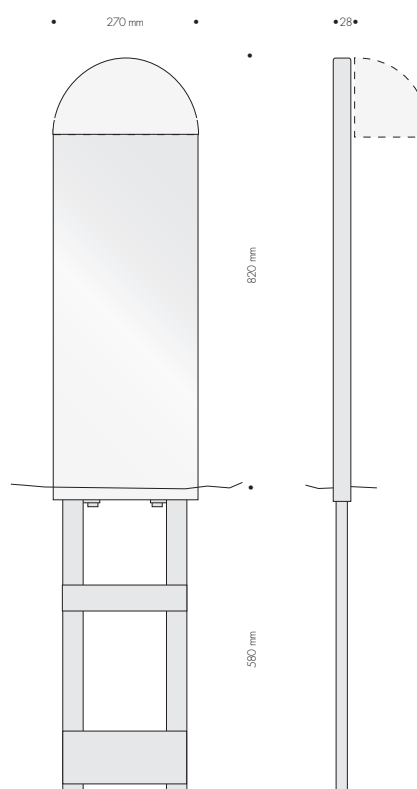

TEKNISK INFO: Q STANDER

Design	Torsten Thorup, Claus Bonderup
Material	Stål eller koppar
Ytbehandling	Varmförzinkad, lackerat utförande (tillägg): Syrabehandling, kromatering, pulverlackering
Vikt	17 kg, kryssfundament 15 kg.
Montering	Kryssfundament för nedgrävning eller på fläns för fastbultning Kan även levereras för dubbelsidigt montage av armaturer
Anslutning	Se Quarto 270

BESTÄLLNINGNUMMER

**Obs! Nedanstående artiklar levereras exklusive armaturer.
Avsedda för Quartolamp utomhus, bredd 270 mm**

Med kryssfundament för nedgrävning

Koppar	01-70068
Varmförzinkad	01-70069

Med fläns för fastbultning

Koppar	01-70078
Varmförzinkad	01-70079

Fox

Fox Design AB
Tellusgången 8, Telefonplan
126 26 Hägersten
Tel +46 8 440 85 40
Fax +46 8 24 22 33
info@foxdesign.se
www.foxdesign.se