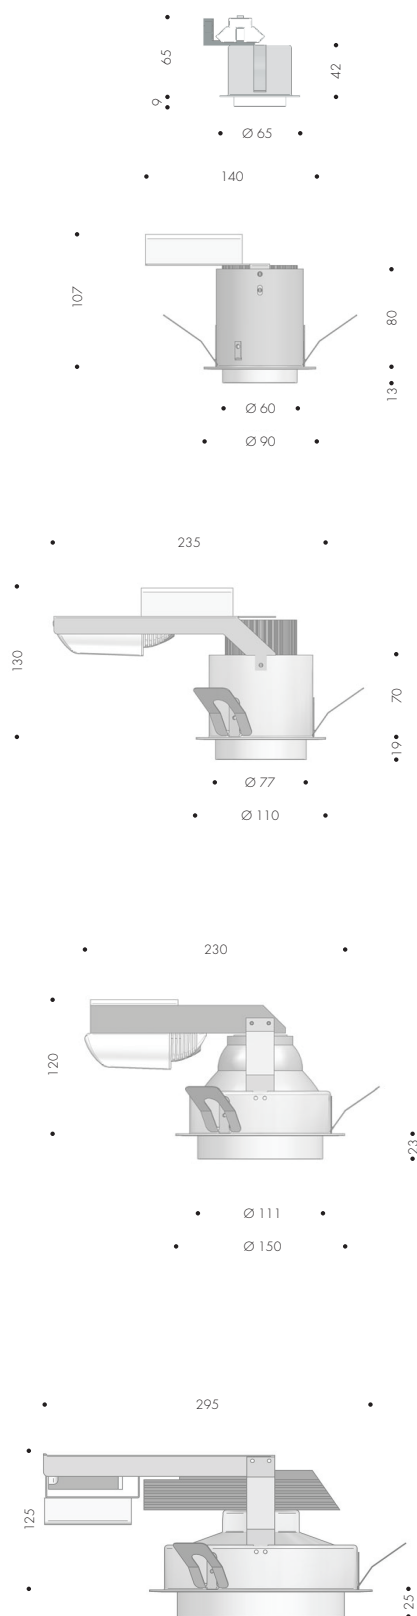

TEKNISK INFO: PUNKTLAMPAN

Design	AART architects
Material	Aluminium
Ytbehandling	Pulverlackerad halvmatt vit (RAL 9010), eller aluminiumlackerad (RAL 9006)
Vikt	0,1 (Punktlampen 65) - 1,2 kg (Punktlampen 200)
Ljuskälla	LED 5 - 30W, 2700K
Montering	I undertak. Armaturen hålls på plats med hjälp av tre fjäderstål. OBS. På samtliga storlekar gäller ett säkerhetsavstånd på 50 mm i sidled. Hålltagning: Ø65 mm: Ø54-56 mm i 10-20 mm takskena Ø90 mm: Ø80-82 mm i 6-15 mm takskena Ø82-84 mm i 15-35 mm takskena Ø110 mm: Ø96-98 mm i 6-15 mm takskena Ø102-104 mm i 15-35 mm takskena Ø150 mm: Ø132-134 mm i 6-15 mm takskena Ø136-138 mm i 15-35 mm takskena Ø200 mm: Ø176-180 mm i 6-15 mm takskena Ø182-184 mm i 15-35 mm takskena
Anslutning	Fjäderbelastad kopplingsplint. Överkopplingsbar med max 2st 5x1,5mm²
Isolationsklass	Klass I
Kapslingsklass	IP 20
Certifiering	CE

BESTÄLLNINGSGRUPP

Punktlampen Ø 65

LED 5W, 500mA, 2700K

Inkl. driver	
Vit med glasrör	01-2800-2927
Aluminiumfärg med glasrör	01-2800-9927
Tillägg	
Dimbar driver 1-10V	V

Exkl. driver	
Vit med glasrör	01-2810-2927
Aluminiumfärg med glasrör	01-2810-9927
Tillägg	
Driver för 2-6 armaturer, 1-10V	01-00357

Punktlampen Ø 90

LED 6W, 380 lm, 2700K, 60° spridning

Inkl. driver 1-10V	
Vit med glasrör	01-2811-2927
Aluminiumfärg med glasrör	01-2811-9927

Punktlampen Ø 110

LED 10W, 528 lm, 2700K, 60° spridning

Inkl. driver	
Vit med glasrör	01-2812-2927
Aluminiumfärg med glasrör	01-2812-9927
Tillägg	
Dimbar driver 1-10V	V
Dimbar driver DALI	D
Dimbar driver fasimpuls	S

Fox

Fox Design AB
Tellusgången 8, Telefonplan
126 26 Hägersten
Tel +46 8 440 85 40
Fax +46 8 24 22 33
info@foxdesign.se
www.foxdesign.se