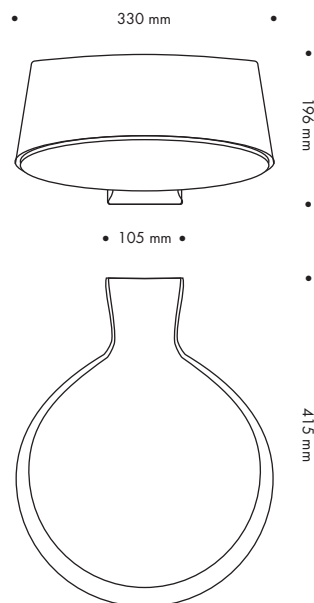

TEKNISK INFO: NYX 330 LYKTHUVUD

Design	Vilhelm Lauritzen AS
Material	Gjuten silumin (aluminiumlegering)
Ytbehandling	Svart pulverlack (RAL 9005), Grafitgrå (Akzo Nobel SW302G) eller Silvergrå (Akzo Nobel MW300D)
Avbländning	Semitransparent polykarbonat/akryl
Vikt	8 kg
Ljuskälla	LED Fortimo LLM
Driver	Programmerbar Xitanium Full Xi FP 40W 0,2 - 0,7 A För upp till 5 valfria ljusflödessänkningar (10-100%)
Montering	På vägg
Isolationsklass	Klass II
Kapslingsklass	IP 66
Certifiering	CE