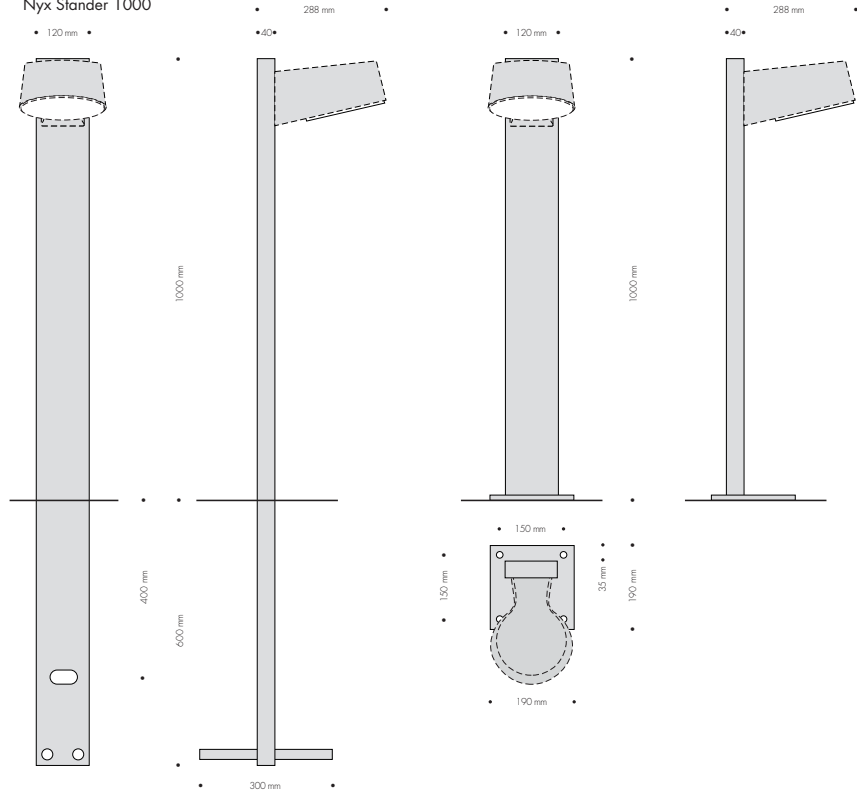

Nyx Stander 1000