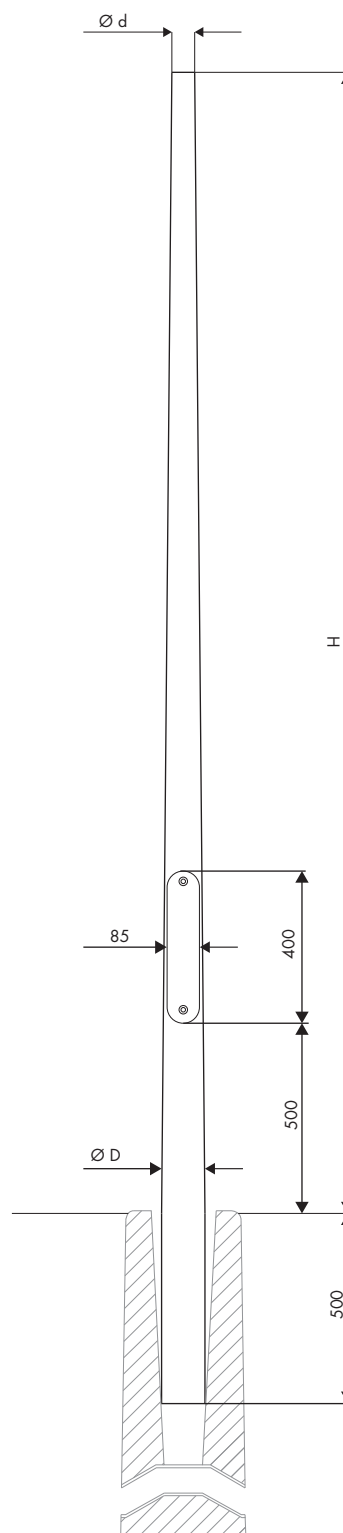

BESTÄLLNINGSGNUMMER

Naturanodiserad (radiellt borstad)

3000 mm	70-80130
3500 mm	70-80135
4000 mm	70-80140
4500 mm	70-80145
5000 mm	70-80150
6000 mm	70-80160
7000 mm	70-80170

Grafitgrå (Akzo Nobel SW302G)

3000 mm	70-81130
3500 mm	70-81135
4000 mm	70-81140
4500 mm	70-81145
5000 mm	70-81150
6000 mm	70-81160
7000 mm	70-81170

Silvergrå (Akzo Nobel MW300D)

3000 mm	70-XXXXX
3500 mm	70-XXXXX
4000 mm	70-XXXXX
4500 mm	70-XXXXX
5000 mm	70-XXXXX
6000 mm	70-XXXXX
7000 mm	70-XXXXX

Svart (RAL 9005)

3000 mm	70-XXXXX
3500 mm	70-XXXXX
4000 mm	70-XXXXX
4500 mm	70-XXXXX
5000 mm	70-XXXXX
6000 mm	70-XXXXX
7000 mm	70-XXXXX

Tillbehör

Färgtillägg annan färg (endast RAL)	70-80010
Tillägg för rotlackerering	70-80020
Fotplatta	70-80030
Dubbelarm Nyx 330 2x400 mm, 3x60 mm	01-80019
Dubbelarm Nyx 330 2x800 mm, 3x60 mm	01-80029

Betongfundament kan beställas hos Cetong AB

Fox

Fox Design AB
Tellusgängen 8, Telefonplan
126 26 Hägersten
Tel +46 8 440 85 40
Fax +46 8 24 22 33
info@foxdesign.se
www.foxdesign.se