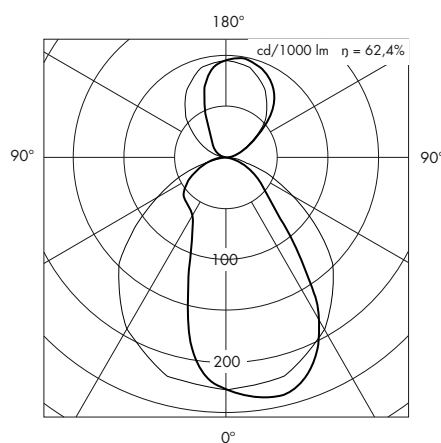

TEKNISK INFO: SQUARE UTOMHUS

Design	Schmidt, Hammer & Lassen
Material	Stål
Ytbehandling	Mattborstad obehandlad koppar, varmförzinkad, pulverlackerad vit (RAL 9010), svart (RAL 9005), eller grafitgrå (Akzo Nobel SW302G).
Vikt	2 kg respektive 2,5 kg
Ljuskälla	LED Bridgelux Vero 10
Montering	På vägg
Anslutning	Fast montage, dubbla genomföringshål i väggfäste. Fjäderbelastad kopplingsplint 5x4mm². Överkoppling med max 2 st 5x1,5mm².
Isolationsklass	Klass I
Kapslingsklass	IP 44
Certifiering	CE

Fox

Fox Design AB
Tellusgången 8, Telefonplan
126 26 Hägersten
Tel +46 8 440 85 40
Fax +46 8 24 22 33
info@foxdesign.se
www.foxdesign.se