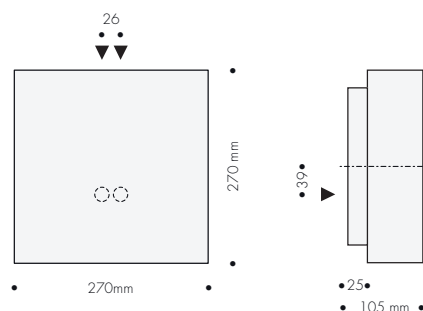

TEKNISK INFO: SQUARE UTOMHUS

Design	Schmidt, Hammer & Lassen
Material	Stål
Ytbehandling	Mattborstad obehandlad koppar, varmförzinkad, pulverlackerad vit (RAL 9010), svart (RAL 9005), eller grafitgrå (Akzo Nobel SW302G).
Vikt	2 kg respektive 2,5 kg
Ljuskälla	LED Bridgelux Vero 10
Montering	På vägg
Anslutning	Fast montage, dubbla genomföringshål i väggfäste. Fjäderbelastad kopplingsplint 5x4mm². Överkoppling med max 2 st 5x1,5mm².
Isolationsklass	Klass I
Kapslingsklass	IP 44
Certifiering	CE

Fox

Fox Design AB
Tellusgången 8, Telefonplan
126 26 Hägersten
Tel +46 8 440 85 40
Fax +46 8 24 22 33
info@foxdesign.se
www.foxdesign.se