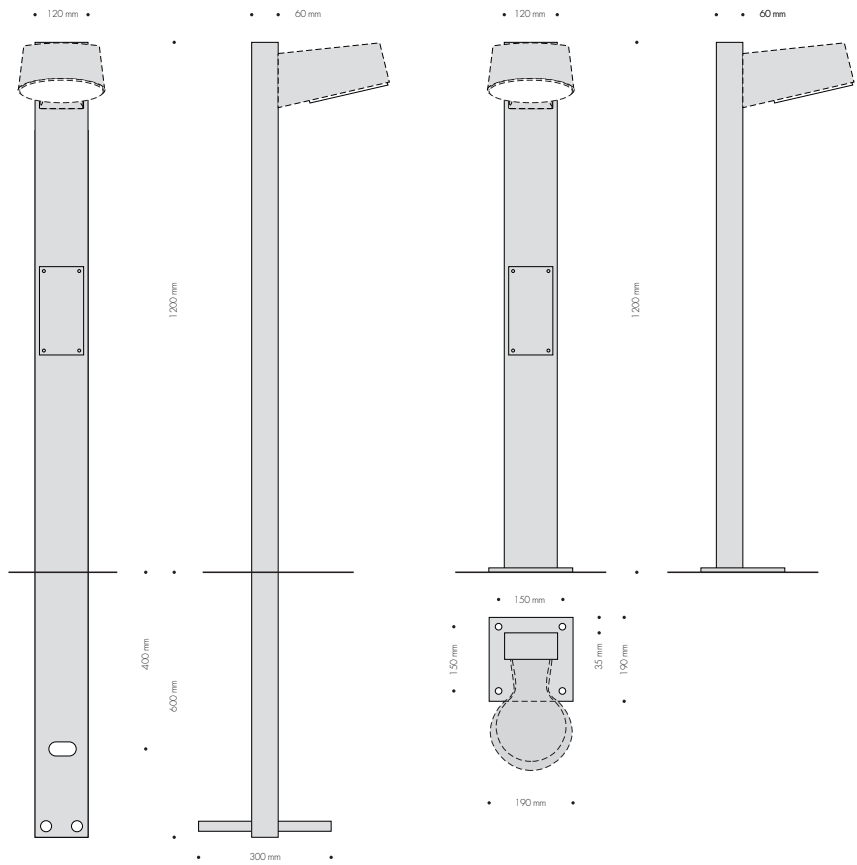

Nyx Stander 1200