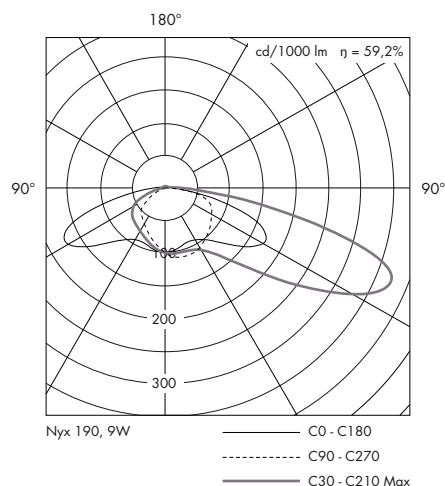

TEKNISK INFO: NYX Pollare

Design	Wilhelm Lauritzen AS
Material	Lackerad aluminium
Ytbehandling	Pulverlackerade grafitgrå Akzo Nobel SW302G, silvergrå Akzo Nobel MW300D eller cortenlack Akzo Nobel Mars SX3050F
Vikt	1000: Kryssfundament 4 kg, fläns 5 kg 1200: Kryssfundament 4,5 kg, fläns 6 kg
Ljuskälla	LED Bridgelux V6 9W
Montering	För nedgrävning alternativt med fläns för fastbultning
Anslutning	1000: i armatur (separat) 1200: i kopplingsdosa, avsäkrad 4A
Isolationsklass	1000: Klass I i armaturen (Klass II på förfrågan) 1200: Klass I (Klass II på förfrågan)
Certifiering	CE

BESTÄLLNINGSGNUMMER

Nyx 190 lykthuvud (Kompletteras med pollare nedan)

LED 9W, 570 lm, 2700K, CRI 90

Svart	01-6841-3927
Grafitgrå	01-6841-4927
Silvergrå	01-6841-9927
Cortenlack	01-6841-17927

LED 9W, 710 lm, 3000K, CRI 80

Svart	01-6841-3830
Grafitgrå	01-6841-4830
Silvergrå	01-6841-9830
Cortenlack	01-6841-17830

Nyx Pollare 1000

För nedgrävning

Svart	01-70213
Grafitgrå	01-70214
Silvergrå	01-70219
Cortenlack	01-702117

Med fläns för fastbultning

Grafitgrå	01-70223
Silvergrå	01-70224
Silvergrå	01-70229
Cortenlack	01-702217

Nyx Pollare 1200

För nedgrävning

Svart	01-70233
Grafitgrå	01-70234
Silvergrå	01-70239
Cortenlack	01-702317

Med fläns för fastbultning

Svart	01-70243
Grafitgrå	01-70244
Silvergrå	01-70249
Cortenlack	01-702417