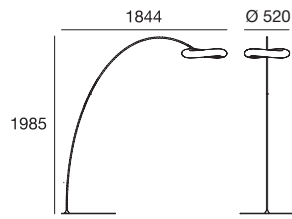

Ironic light. The cloud's lightness take shape in the sinuous lines of this ironic light sculpture. Mr. Magoo, inspired by the homonymous character's hat, it's a hilarious and versatile lamp. Available in three versions: suspension, ceiling or curved floor and in different sizes, suitable for every kind of living space. The polythene unit holds a LED or fluorescent source. Ideal for residence or contract space, contemporary or classic

.Mr.Magoo

design Linea Light Group, 2010

reddot award 2015
winner

Technical Info

Mr.Magoo_FL | Free standing | 220-240 V | topLED 23 W

type

White CRI 90 **8009**

colour