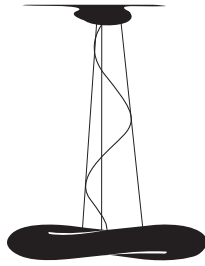

Ironic light. The cloud's lightness take shape in the sinuous lines of this ironic light sculpture. Mr. Magoo, inspired by the homonymous character's hat, it's a hilarious and versatile lamp. Available in three versions: suspension, ceiling or curved floor and in different sizes, suitable for every kind of living space. The polythene unit holds a LED or fluorescent source. Ideal for residence or contract space, contemporary or classic

.Mr.Magoo

design Linea Light Group, 2010

reddot award 2015
winner

Technical Info

Mr.Magoo_FL | Free standing | 220-240 V | topLED 23 W

type

White CRI 90 **8009**

colour

3000 K 2655 lm

optics

diffused

cod. 8009
Mr.Magoo_FL
Free standing

.Mr.Magoo

.Named after the unforgettable character born of John Hubley's genius, it reproduces the curved brim of Mr. Magoo's famous hat.