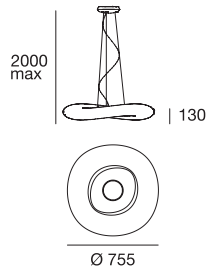

White 7790

source

Fluorescent 1x22 W (included)

optics

diffused

Mr.Magoo\_P | Pendant luminaires | 220-240 V | 1x2GX13

type

White 6860