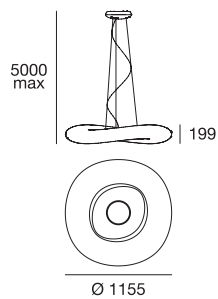

Mr.Magoo_P | Pendant luminaires | 220-240 V | 4x2G11

type

White 6858

source

Fluorescent 4x36 W (included)

optics

diffused