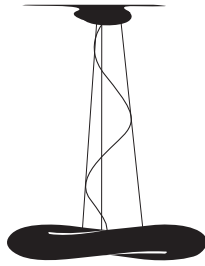

Technical Info