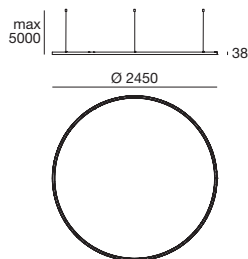

Tour_PU4 | Pendant Luminaires | topLED 88 W 24 V

Indirect emission

type

White

64587

colour

3000 K 15588 lm

optics

diffused 00

Central canopy

Driver integrated

64580

Canopy
ON/OFF

64588

Canopy
DALI/1-10V

Straight cables

Driver remote

64575

Suspensions
3pcs

84701

Switching
24V

64576

DALI
converter

99332

1-10V