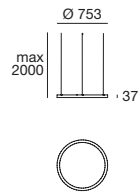

Tour_PI1 | Pendant Luminaires | stripLED 29 W 24 V

Internal side emission

type

White

64577

colour

3000 K

3000 lm

optics

W

diffused **00**

Central canopy

Driver integrated

64574

Canopy
ON/OFF

64582

Canopy
DALI/1-10V

Straight cables

Driver remote

64575

Suspensions
3pcs

84700

Switching
24V

99074

DALI/1-10V
converter

99077

PUSH
converter