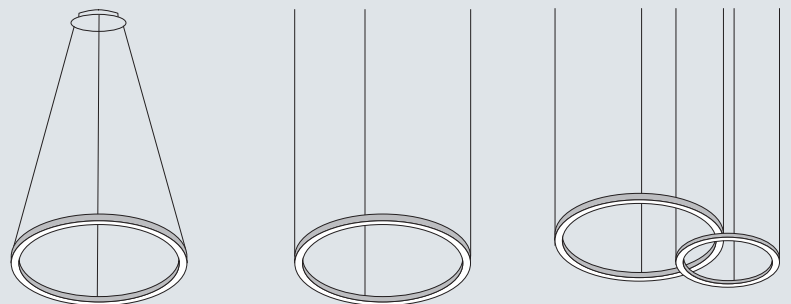

Range

Four different diameters defined by an extra slim section, makes this suspension very light and neutral, a perfect solution when a wide and diffusive lighting is needed.

Emissions

Tour proposes three different emissions: direct, indirect and lateral. Three combinable lighting effects, able to transform spaces with a single minimal and contemporary sign of light.

Installation

Installation system provides different solutions for every application: Tour can be installed with convergent cable in a single central point or with customized tiege designed to maintain a perfect perpendicular cables' traction. Ideal solution when multiple composition is needed.