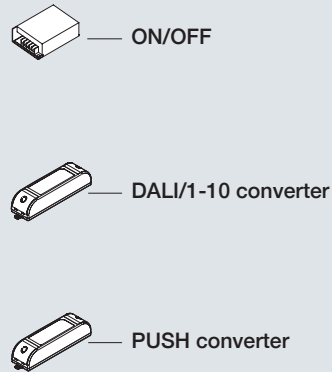

n.1 art. 64574
(ON/OFF)

Configuration with remote driver

Implementation of a Tour_PU layout with DALI remote driver.

Tour model selection

Suspension kit selection

Driver selection

Final outcome

Order example: