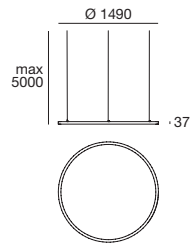

Tour_PI3 | Pendant Luminaires | stripLED 57,5 W 24 V

Internal side emission

type

White

64581

colour

3000 K

6000 lm

optics

W

diffused **00**

Central canopy

Driver integrated

64578

Canopy
ON/OFF

64586

Canopy
DALI/1-10V

Straight cables

Driver remote

64575

Suspensions
3pcs

84700

Switching
24V

99074

DALI/1-10V
converter

99077

PUSH
converter