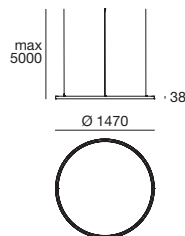

Switching
24V

99074

DALI/1-10V
converter

99077

PUSH
converter

Tour_PD3 | Pendant Luminaires | topLED 51 W 24 V

Direct emission

type