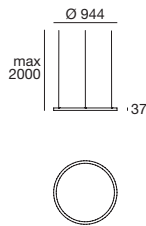

Internal side emission

type

White

64579**colour**

3000 K

3785 lm

optics

W