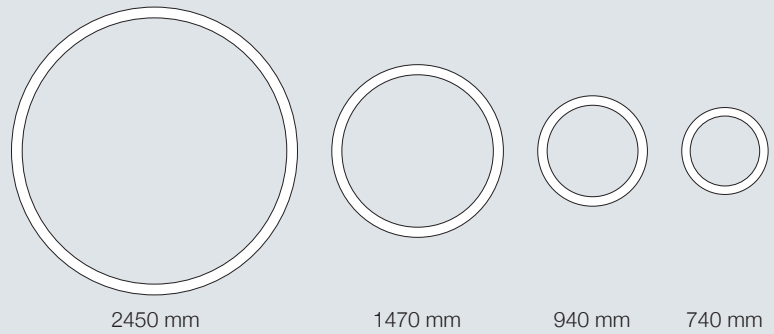

Range

Four different diameters defined by an extra slim section, makes this suspension very light and neutral, a perfect solution when a wide and diffusive lighting is needed.

Emissions

Tour proposes three different emissions: direct, indirect and lateral. Three combinable lighting effects, able to transform spaces with a single minimal and contemporary sign of light.