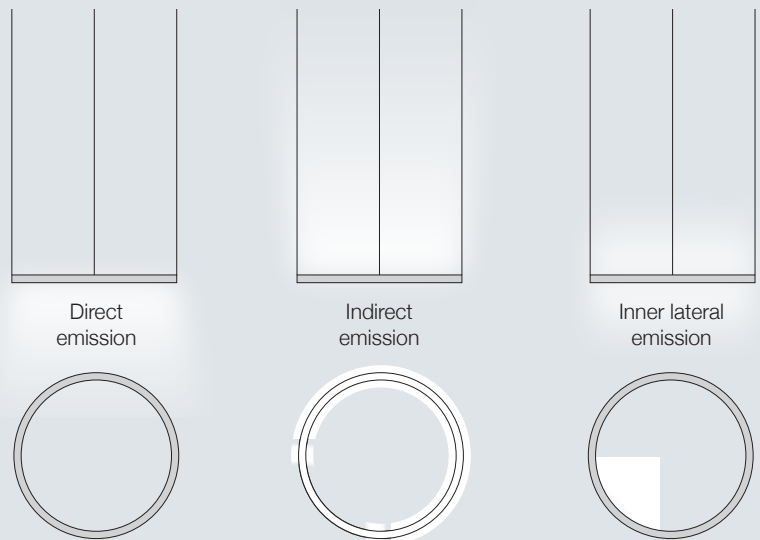

No power cable is visible, the topLEDs are powered by special extra thin steel suspension cables.

A special patented snap system provides installation of the opal polycarbonate screen along the profile, eliminating all visible joints.

Range

Four different diameters defined by an extra slim section, makes this suspension very light and neutral, a perfect solution when a wide and diffusive lighting is needed.

Emissions

Tour proposes three different emissions: direct, indirect and lateral. Three combinable lighting effects, able to transform spaces with a single minimal and contemporary sign of light.