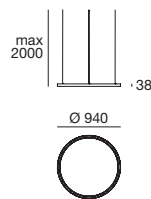

Switching
24V

99074

DALI/1-10V
converter

99077

PUSH
converter

Tour_PD2 | Pendant Luminaires | topLED 32 W 24 V

Direct emission

type