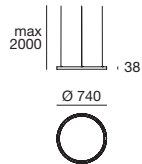

Tour_PU1 | Pendant Luminaires | topLED 26,5 W 24 V

Indirect emission

type

White

64583

colour

3000 K 4678 lm

optics

diffused 00

Central canopy

Driver integrated

64574

Canopy
ON/OFF

64582

Canopy
DALI/1-10V

Straight cables

Driver remote

64575

Suspensions
3pcs

84700

Switching
24V

99074

DALI/1-10V
converter

99077

PUSH
converter