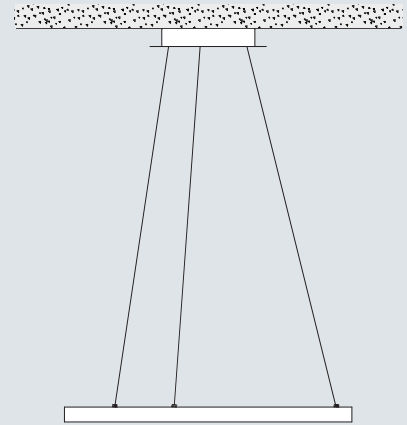

Configuration with central ceiling rose

Implementation of a Tour_PD layout with ON / OFF ceiling rose.

Tour model selection

Ceiling rose selection

Final outcome

Order example:

n.1 art. 64570
(Tour_PD1)

+