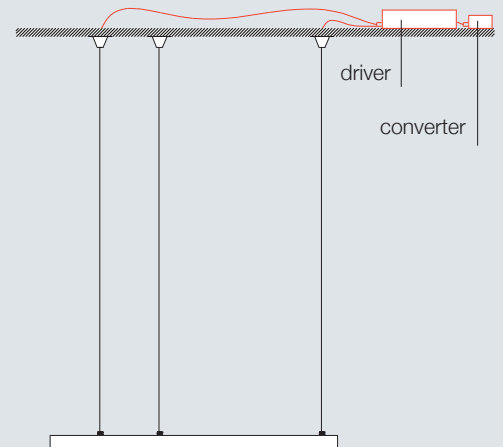

n.1 art. 64574
(ON/OFF)

Configuration with remote driver

Implementation of a Tour_PU layout with DALI remote driver.

Tour model selection

Suspension kit selection

Driver selection

Final outcome

Order example: