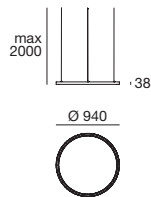

Tour_PU2 | Pendant Luminaires | topLED 32 W 24 V

Indirect emission

type

White

64584

colour

3000 K 5847 lm

optics

diffused 00

Central canopy

Driver integrated

64578

Canopy
ON/OFF

64586

Canopy
DALI/1-10V

Straight cables

Driver remote

64575

Suspensions
3pcs

84700

Switching
24V

99074

DALI/1-10V
converter

99077

PUSH
converter