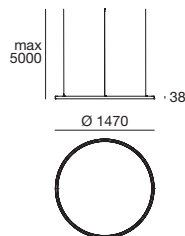

Tour_PU3 | Pendant Luminaires | topLED 51 W 24 V

Indirect emission

type

White

64585

colour

3000 K 9355 lm

optics

diffused 00

Central canopy

Driver integrated

64578

Canopy
ON/OFF

64586

Canopy
DALI/1-10V

Straight cables

Driver remote

64575

Suspensions
3pcs

84700

Switching
24V

99074

DALI/1-10V
converter

99077

PUSH
converter