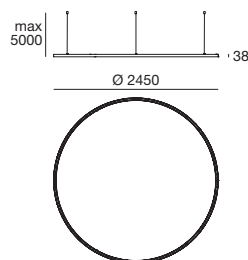

Switching
24V

99074

DALI/1-10V
converter

99077

PUSH
converter

Tour_PD4 | Pendant Luminaires | topLED 88 W 24 V

Direct emission

type