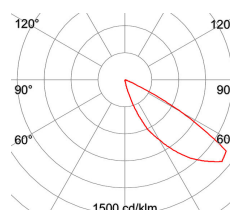

### Light Technique

Colour rendering index CRI > 80  
Colour temperature 3000 K  
50.000 h lifetime (L70)  
Asymmetrical version for step lighting  
LED colour finish optional

### Light Technique

Lamp Wattage	3 W
Colour Rendering Index	80
Colour Temperature	3000 K
Beam spread angle $\gamma$	asymmetric
Luminaire Luminous Flux	47 Lm
System Efficiency	16 Lm/W
Energy Efficiency Class	A
Number Luminaires LZ	3.60

### Dimensions

Reflector Size	Q05
Length L	78 mm
Width W	78 mm
Cut-out CO	68 mm
Installation Depth RD	45 mm
Total Weight	0.6 kg

The information contained in our datasheets is based on current and relevant information at the time of original issue or publication.  
We constantly strive to improve and upgrade our products from a performance, materials and quality perspective.  
This may result in a difference between actual product performance and that shown on data sheets, warranties are based on actual delivered product performance.